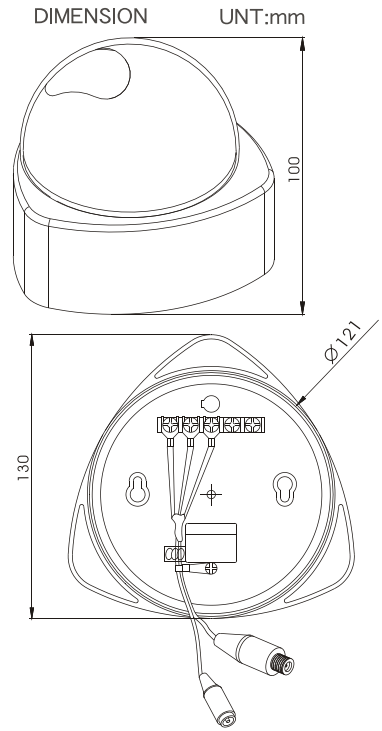

FUHO VARIFOCAL LENS COLOR DOME CAMERA

FUM-230D4-CS

FUM-230D4-ABL

Features

FUM-230D4-CS

- CS mount lens adaptor on board
- Auto iris lens support
- 0.01 low lux
- Varifocal lens workable
- FUM-230D4-HCS --- 480TV lines high resolution

FUM-230D4-ABL

- 4mm~9mm varifocal auto iris lens built-in
- 0.01 low lux
- FUM-230D4-HABL --- 480TV lines high resolution

MODEL	FUM-230D4-CS		FUM-230D4-ABL	
	NTSC	PAL	NTSC	PAL
PICK UP ELEMENT	1/3" SONY CCD IMAGE SENSOR			
IMAGE SIGNAL PROCESS	DIGITAL SIGNAL PROCESSING SYSTEM			
NUMBER OF PIXEL	510(H)x492(V)	500(H)x582(V)	510(H)x492(V)	500(H)x582(V)
PICTURE ELEMENTS	250K	290K	250K	290K
HORIZONTAL RESOLUTION	420TV LINES			
POWER SUPPLY	12VDC			
POWER CONSUMPTION	200mA			
SYNCHRONIZATION	INTERNAL			
SCANNING SYSTEM	2:1 INTERLACE			
S/N RATIO	48 dB			
SENSITIVITY	0.01 LUX			
AUTO GAIN CONTROL	AUTOMATICALLY			
BACK LIGHT COMPENSATION	BLC ON/OFF			
WHITE BALANCE	AUTO WHITE BALANCE			
ELECTRONIC SHUTTER	OFF: 1/60S ; AUTO : 1/60S ~1/10000S	OFF: 1/50S ; AUTO : 1/50S ~1/10000S	1/60S	1/50S
OUTPUT	1Vp-p COMPOSITE VIDEO OUTPUT, 75 Ohms			
OPERATION TEMPERATURE	-5°C ~ 60°C / LESS THAN 70%			
DIMENSION	Diameter:121mm			
WEIGHT	0.3KG		0.33KG	