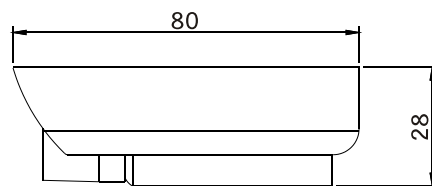

FUHO Color DSP CCD Bullet Camera

UNT:mm

▶ FEATURES

- ◆ Compact, discreet appearance and miniature camera
- ◆ Built in board lens and mounting bracket
- ◆ Aluminium with enamel finished, weatherproof

Mode	FUM-781A		FUM-761A	
	NTSC	PAL	NTSC	PAL
Video System	NTSC	PAL	NTSC	PAL
Pick Up	1/3 Inch CCD Image Sensor		1/4 Inch CCD Image Sensor	
Image Signal Process	Digital Signal Processing System		Digital Signal Processing System	
Image Size	9.6(H)x7.5(V)mm	9.6(H)x3.6(V)mm	4.34(H)x3.69(V)mm	
Number Of Pixel	510(H)x492(V)	512(H)x582(V)	510(H)x492(V)	512(H)x582(V)
Picture Elements	Approximately 270K	Approximately 320K	Approximately 250K	Approximately 290K
Horizontal Resolution	380 TV Lines		380 TV Lines	
Sync System	Internal			
Scanning System	2 : 1 Interlace			
Sensitivity	0.07 Lux		0.12 Lux	
S/n Ratio	Max 48 dB			
Auto Gain Control	Yes			
Back Light Compensation	Yes			
White Balance	Auto			
Electronic Shutter	NTSC: AUTO:1/60 S TO 1/100,000 S PAL: AUTO:1/50 S TO 1/100,000 S			
Video Output Signal	1 Vp-p Composite Video Output, 75 Ohms			
Power Supply	DC 12V ±10%			
Power Consumption	120mA			
Lens Mount	3.6 mm Lens F2.0 (Standard)			
Operating Temperature	-5°C ~ +50°C			
Dimensions	W : 28mm L : 80mm			
Weight	About 85g			