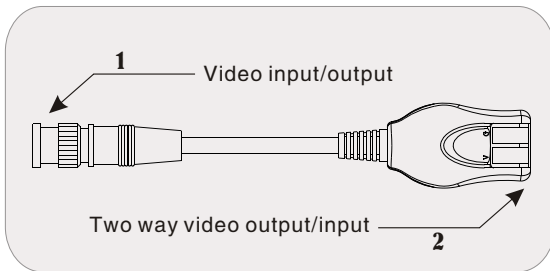

FUHO

Twisted-Pair Transmitter

1. Function

- 1) short distance transmission
- 2) single port video signal transmission
- 3) maximum transmission distance --- 300 meter
- 4) coaxial cable to be replaced with twisted pairs
- 5) easy installation

2. Dimension

- 1) Video input/output: video signal input or output to monitor (optional for F connector or BNC connector) ◦
- 2) two way video input/output: transmission/receiving available

Terminal block input/output	signal
V	video output (+)
G	video input (-)

3. Installation

4. FUM-T1 Specifications

Item	FUM-T1	Remarks
Input	2Vp-p Video Signal	
Output	Video Signal	
Distance	Color Camera : 0~300m	
	B/W Camera : 0~400m	

5. Caution

- 1) Video input quality will determine the quality of the output signal and resolution
- 2) best use degree Cat.5e of 8C twisted pairs wires
- 3) wires must be in pairs of the same color
- 4) please adjust the brightness and saturation of the monitor to proper performance