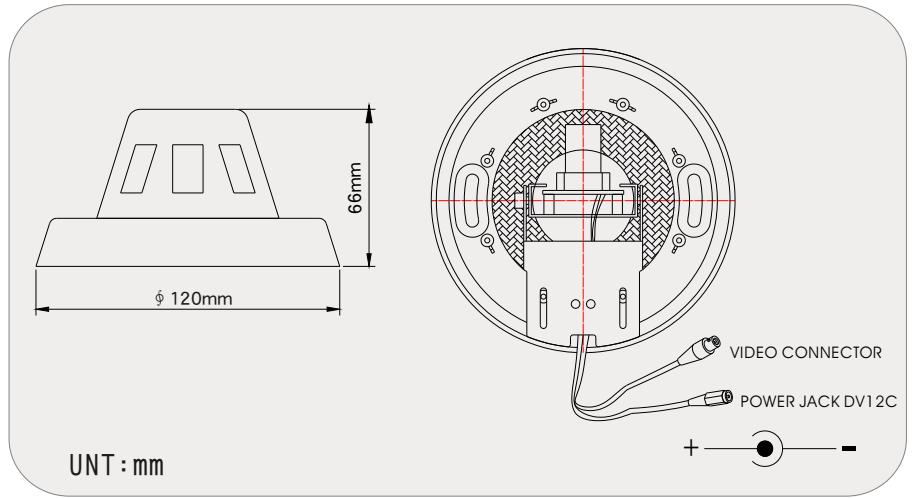

## Smoke Detector Color Camera

**FUM-980DS**

MODE	NTSC	PAL
Pick Up	1/3 Inch Inter Line Transfer CCD	
IMAGE SIGNAL PROCESS	Digital Signal Processing System	
Image Size	5.59 ( H ) × 4.68 ( V ) mm	
Number of Pixel	510 ( H ) × 492 ( V )	500 ( H ) × 582 ( V )
PICTURE ELEMENTS	Approximately 250K	Approximately 290K
Horizontal Resolution	Horizontal More Than 420 TV Lines	
Sync System	Internal	
Scanning System	2 : 1 Interlace	
Sensitivity	0.01 LUX	
S/N Ratio	Max 48 dB	
Auto Gain Control	Automatically	
White Balance	Auto White Balance	
ELECTRONIC SHUTTER	OFF: 1/60 S ; AUTO: 1/60 S TO 1/10000 S	OFF: 1/50 S ; AUTO: 1/50 S TO 1/10000 S
Video Output Signal	1 Vp-p Composite Video Output, 75 Ohms	
Power Supply	DC 12V ±1V	
Power Consumption	200mA	
Lens Mount	3.6 mm Lens F2.0	
Operating Temperature	-5° C ~ +45° C / less than 70%	
Dimensions	Diameter : 120mm L : 66mm	
Weight	130g.	